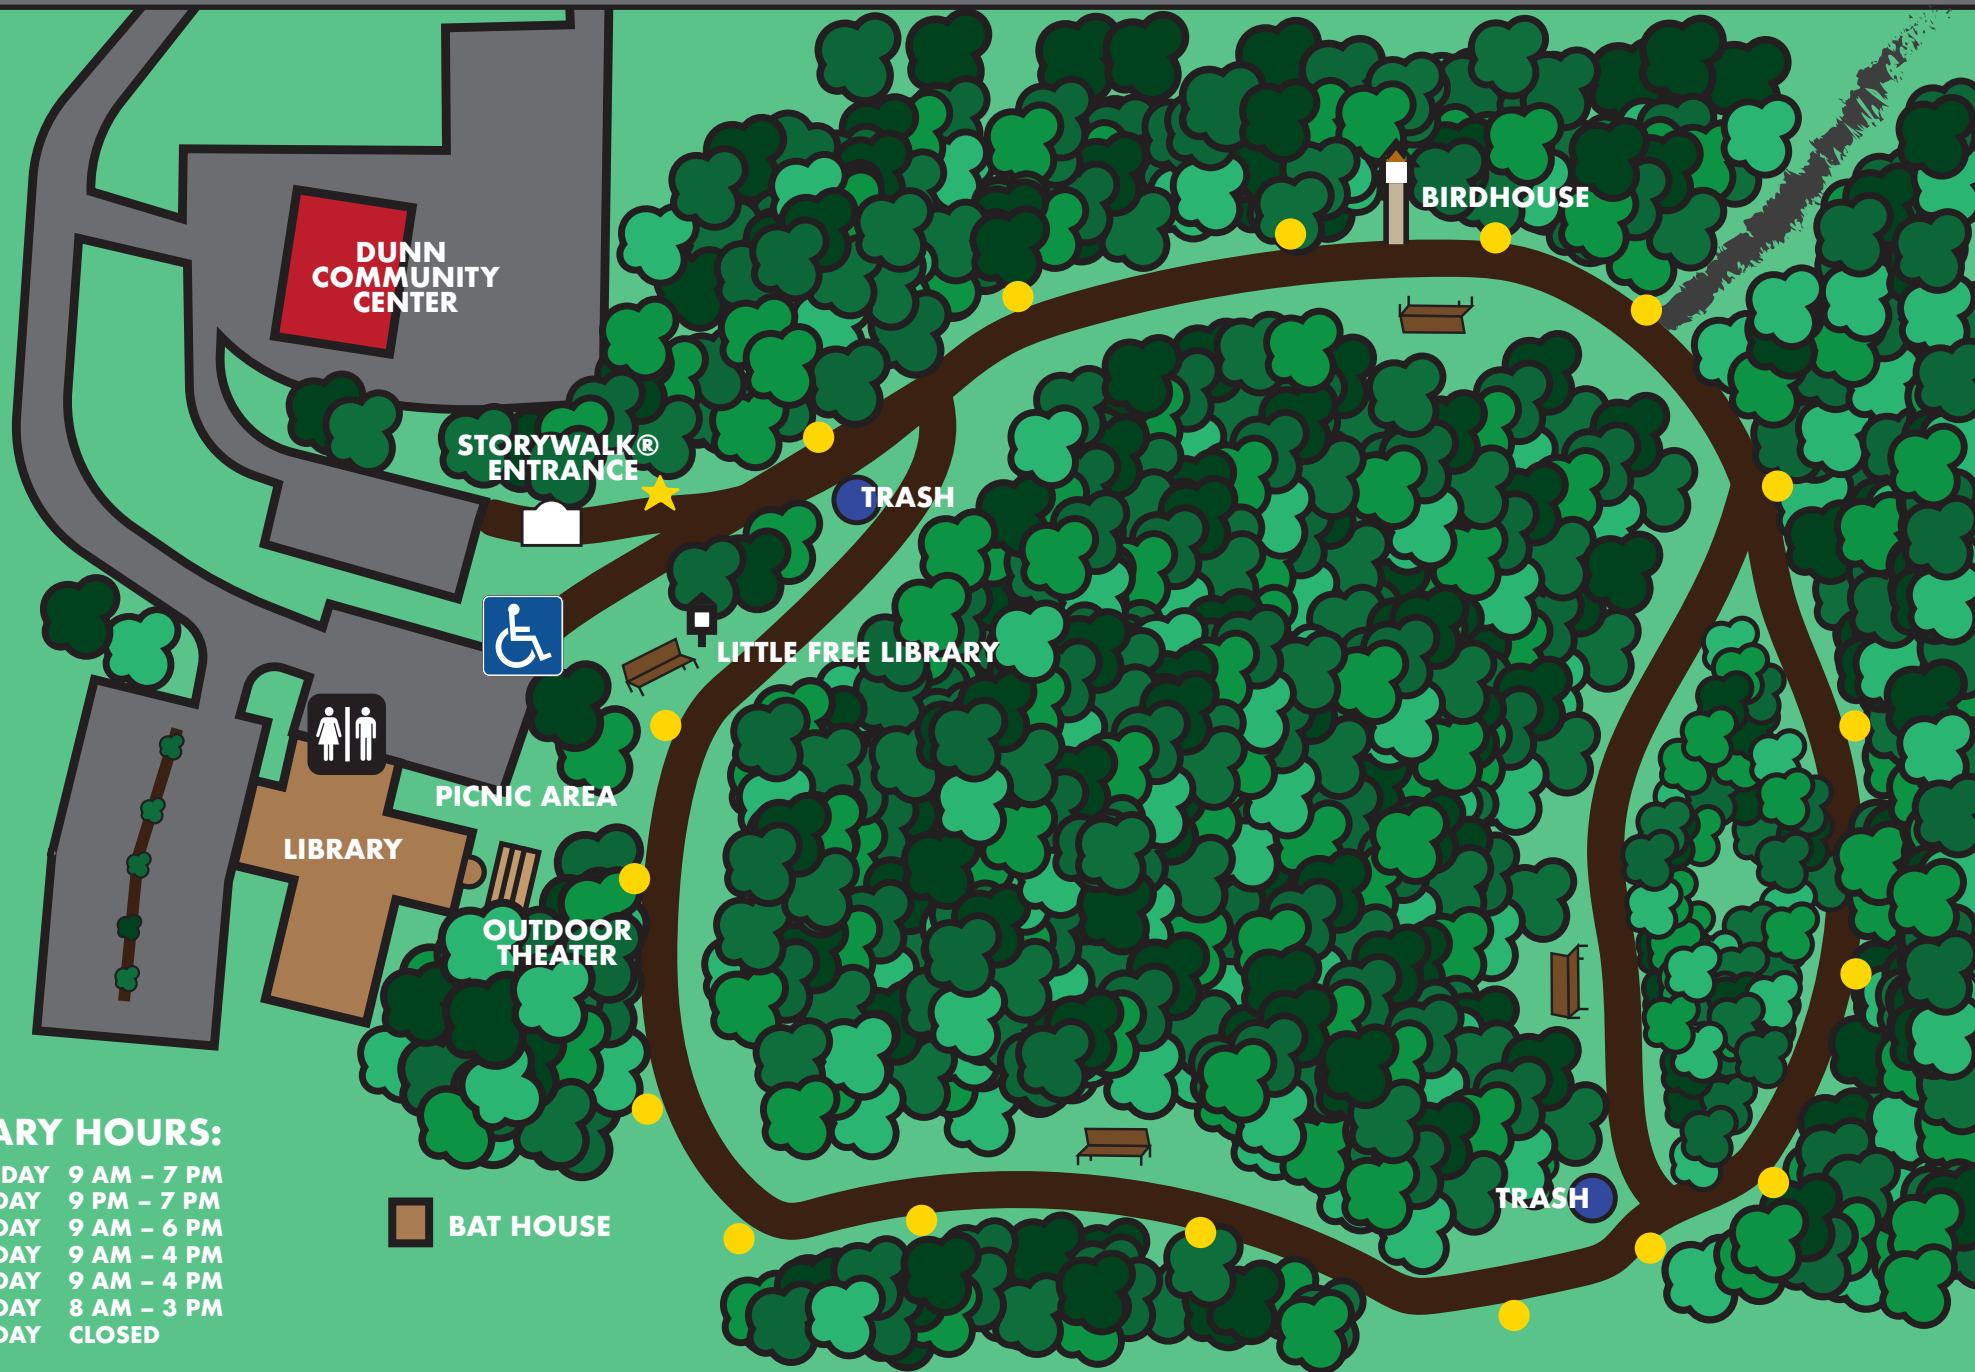

A MAP OF THE STORYWALK®

PRESTWICK DRIVE

DUNN
COMMUNITY
CENTER

STORYWALK®
ENTRANCE

TRASH

BIRDHOUSE

LITTLE FREE LIBRARY

PICNIC AREA

LIBRARY

OUTDOOR
THEATER

BAT HOUSE

TRASH

LIBRARY HOURS:

- MONDAY 9 AM - 7 PM
- TUESDAY 9 AM - 7 PM
- WEDNESDAY 9 AM - 6 PM
- THURSDAY 9 AM - 4 PM
- FRIDAY 9 AM - 4 PM
- SATURDAY 8 AM - 3 PM
- SUNDAY CLOSED

422